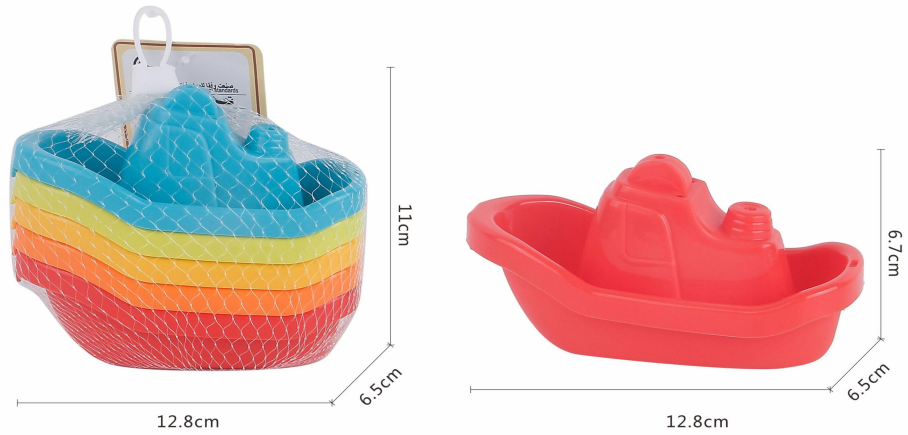

HK JASON TOYS CO., LIMITED

6th Floor, Qunfeng Business Building, Lufeng Rd, Chenghai District, Shantou City, Guangdong Province, China
Contact: Nikki Email: nikki@jasontoy.com / hkjasontoy.com

ITEM NO.	DESC.	PACKAGE SIZE (CM)	REMARK
JS059634	5PCS STACKING BOAT TOY	12.8*6.5*11	

ITEM NO.	DESC.	PACKAGE SIZE (CM)	REMARK
JS059644	8PCS STACKING BOAT TOY	12.1*7.1*11