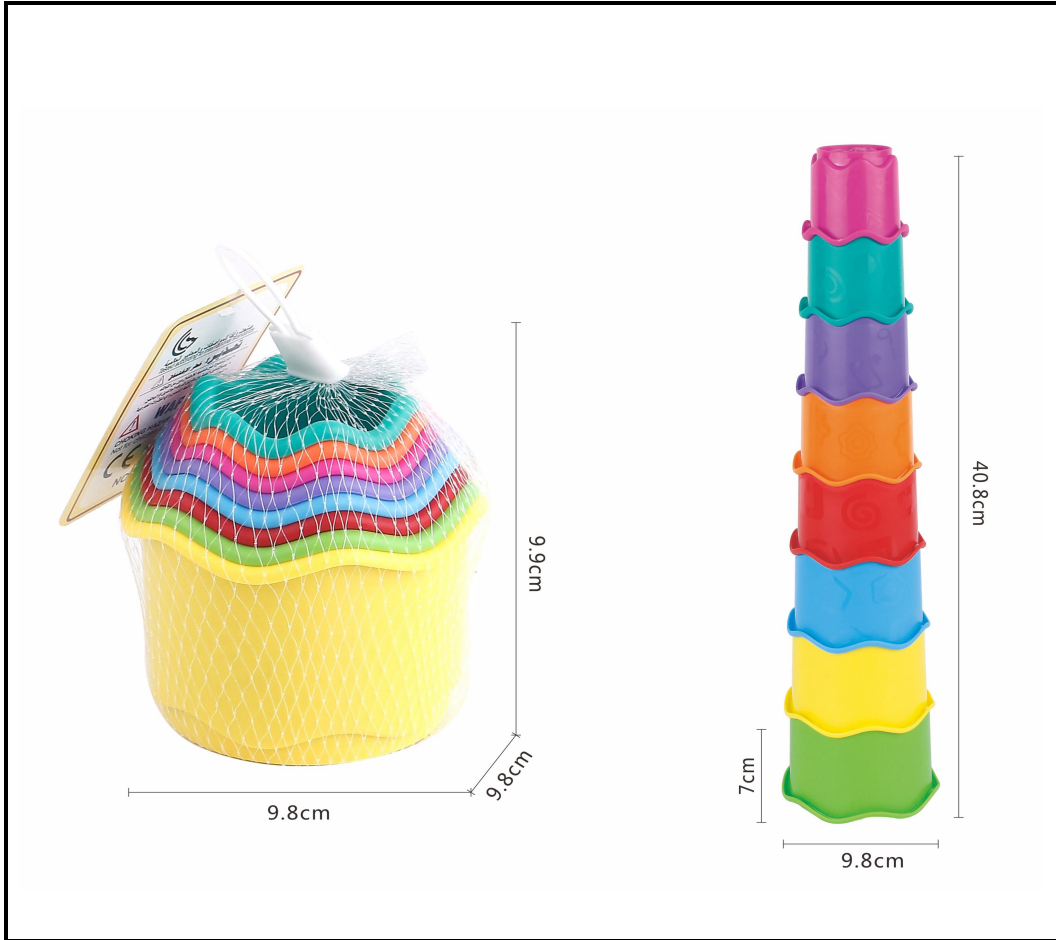

HK JASON TOYS CO., LIMITED

6th Floor, Qunfeng Business Building, Lufeng Rd, Chenghai District, Shantou City, Guangdong Province, China
Contact: Nikki Email: nikki@jasontoy.com / hkjasontoy.com

ITEM NO.	DESC.	PACKAGE SIZE (CM)	REMARK
JS062359	8PCS STACKING CUP TOY	9.8*9.8*9.9