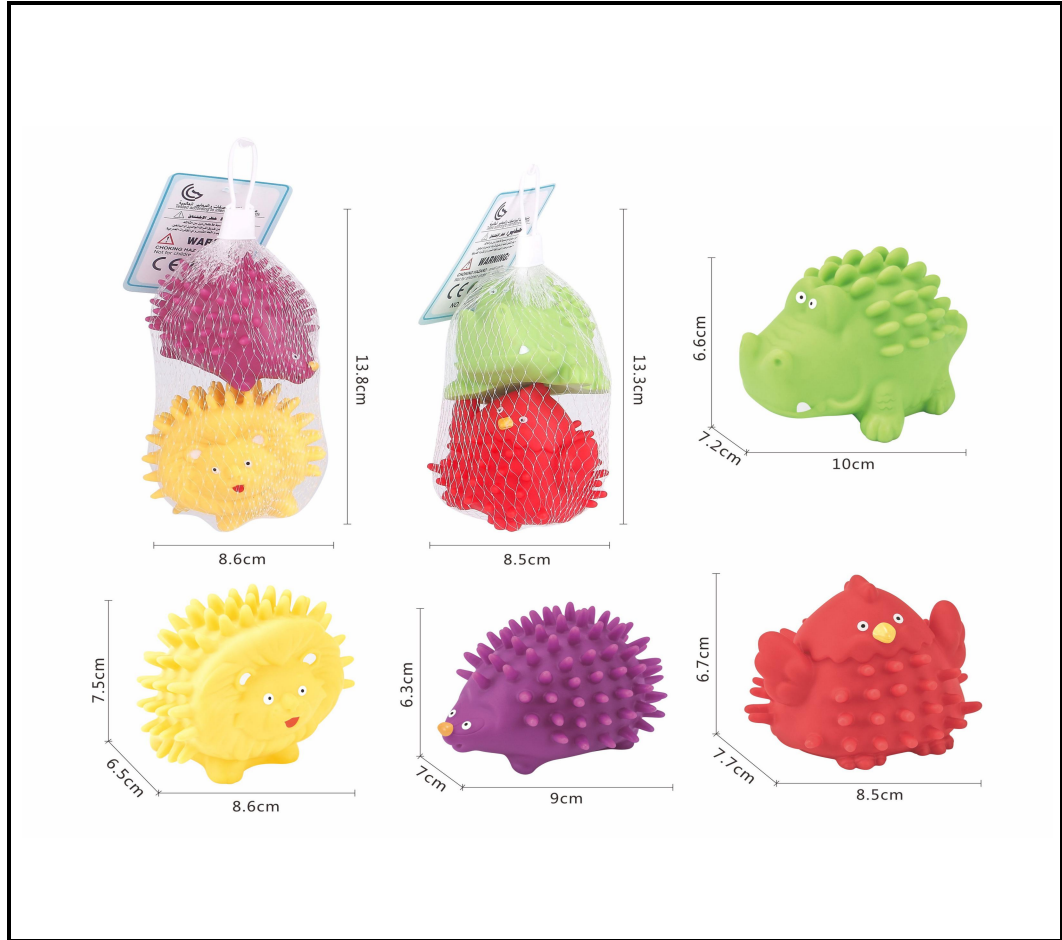

ITEM NO.	DESC.	PACKAGE SIZE (CM)	REMARK
JS055221	2 PCS BATH TOYS-PVC ANIMAL, 2 ASSORTED	8.6*13.8*0