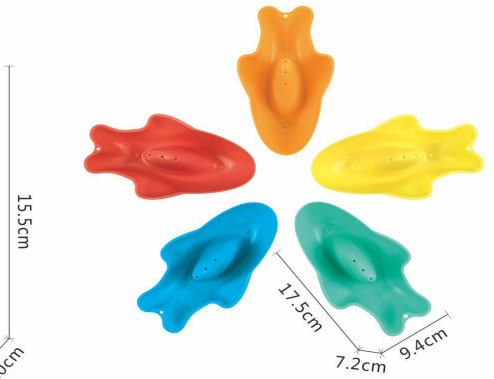

21cm  
7.2cm  
6.8cm

ITEM NO.	DESC.	PACKAGE SIZE (CM)	REMARK
JS039722	5PCS STACKING BUCKET TOY	10*9.5*23.5	

ITEM NO.	DESC.	PACKAGE SIZE (CM)	REMARK
JS062361	9 PCS BABY BATH TOY SET	18*10*15.5	