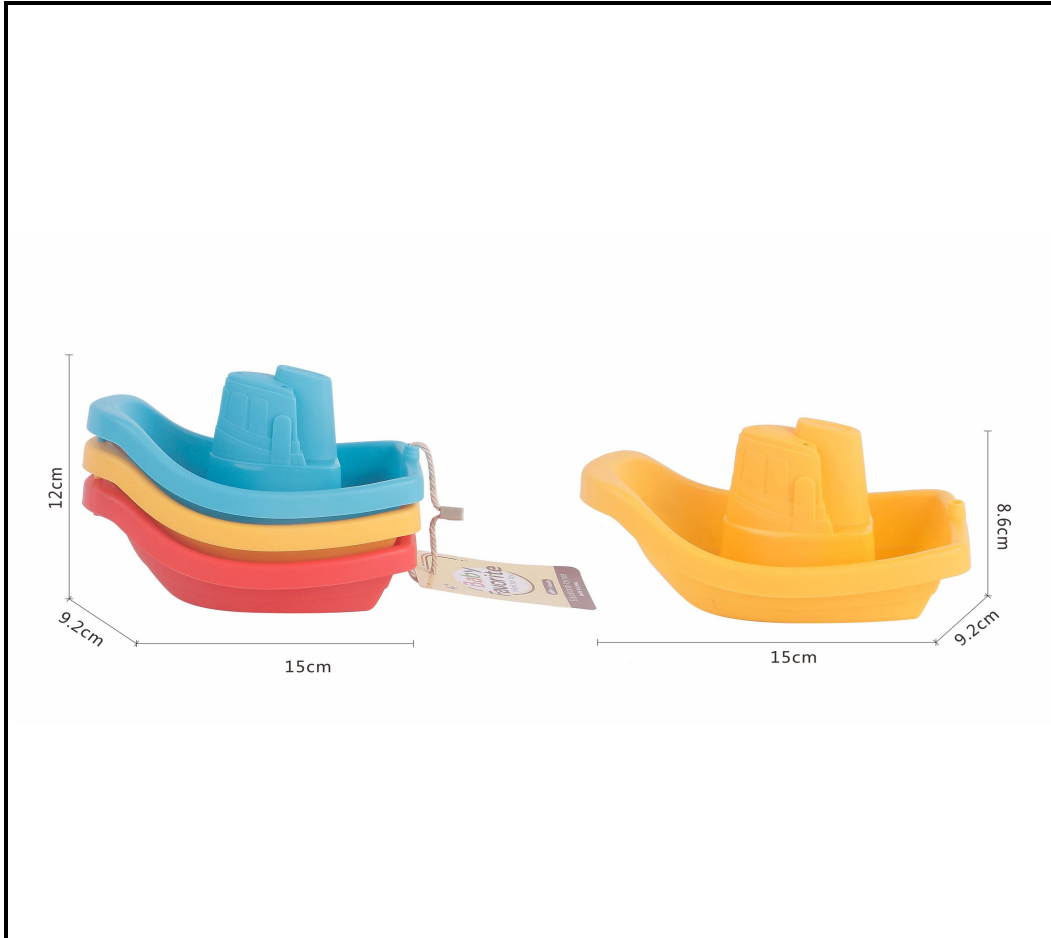

HK JASON TOYS CO., LIMITED

6th Floor, Qunfeng Business Building, Lufeng Rd, Chenghai District, Shantou City, Guangdong Province, China
Contact: Nikki Email: nikki@jasontoys.cn / hkjasontoys@vip.163.com

ITEM NO.	DESC.	PACKAGE SIZE (CM)	REMARK
JS059635	3PCS STACKING BOAT TOY	15*9.2*12